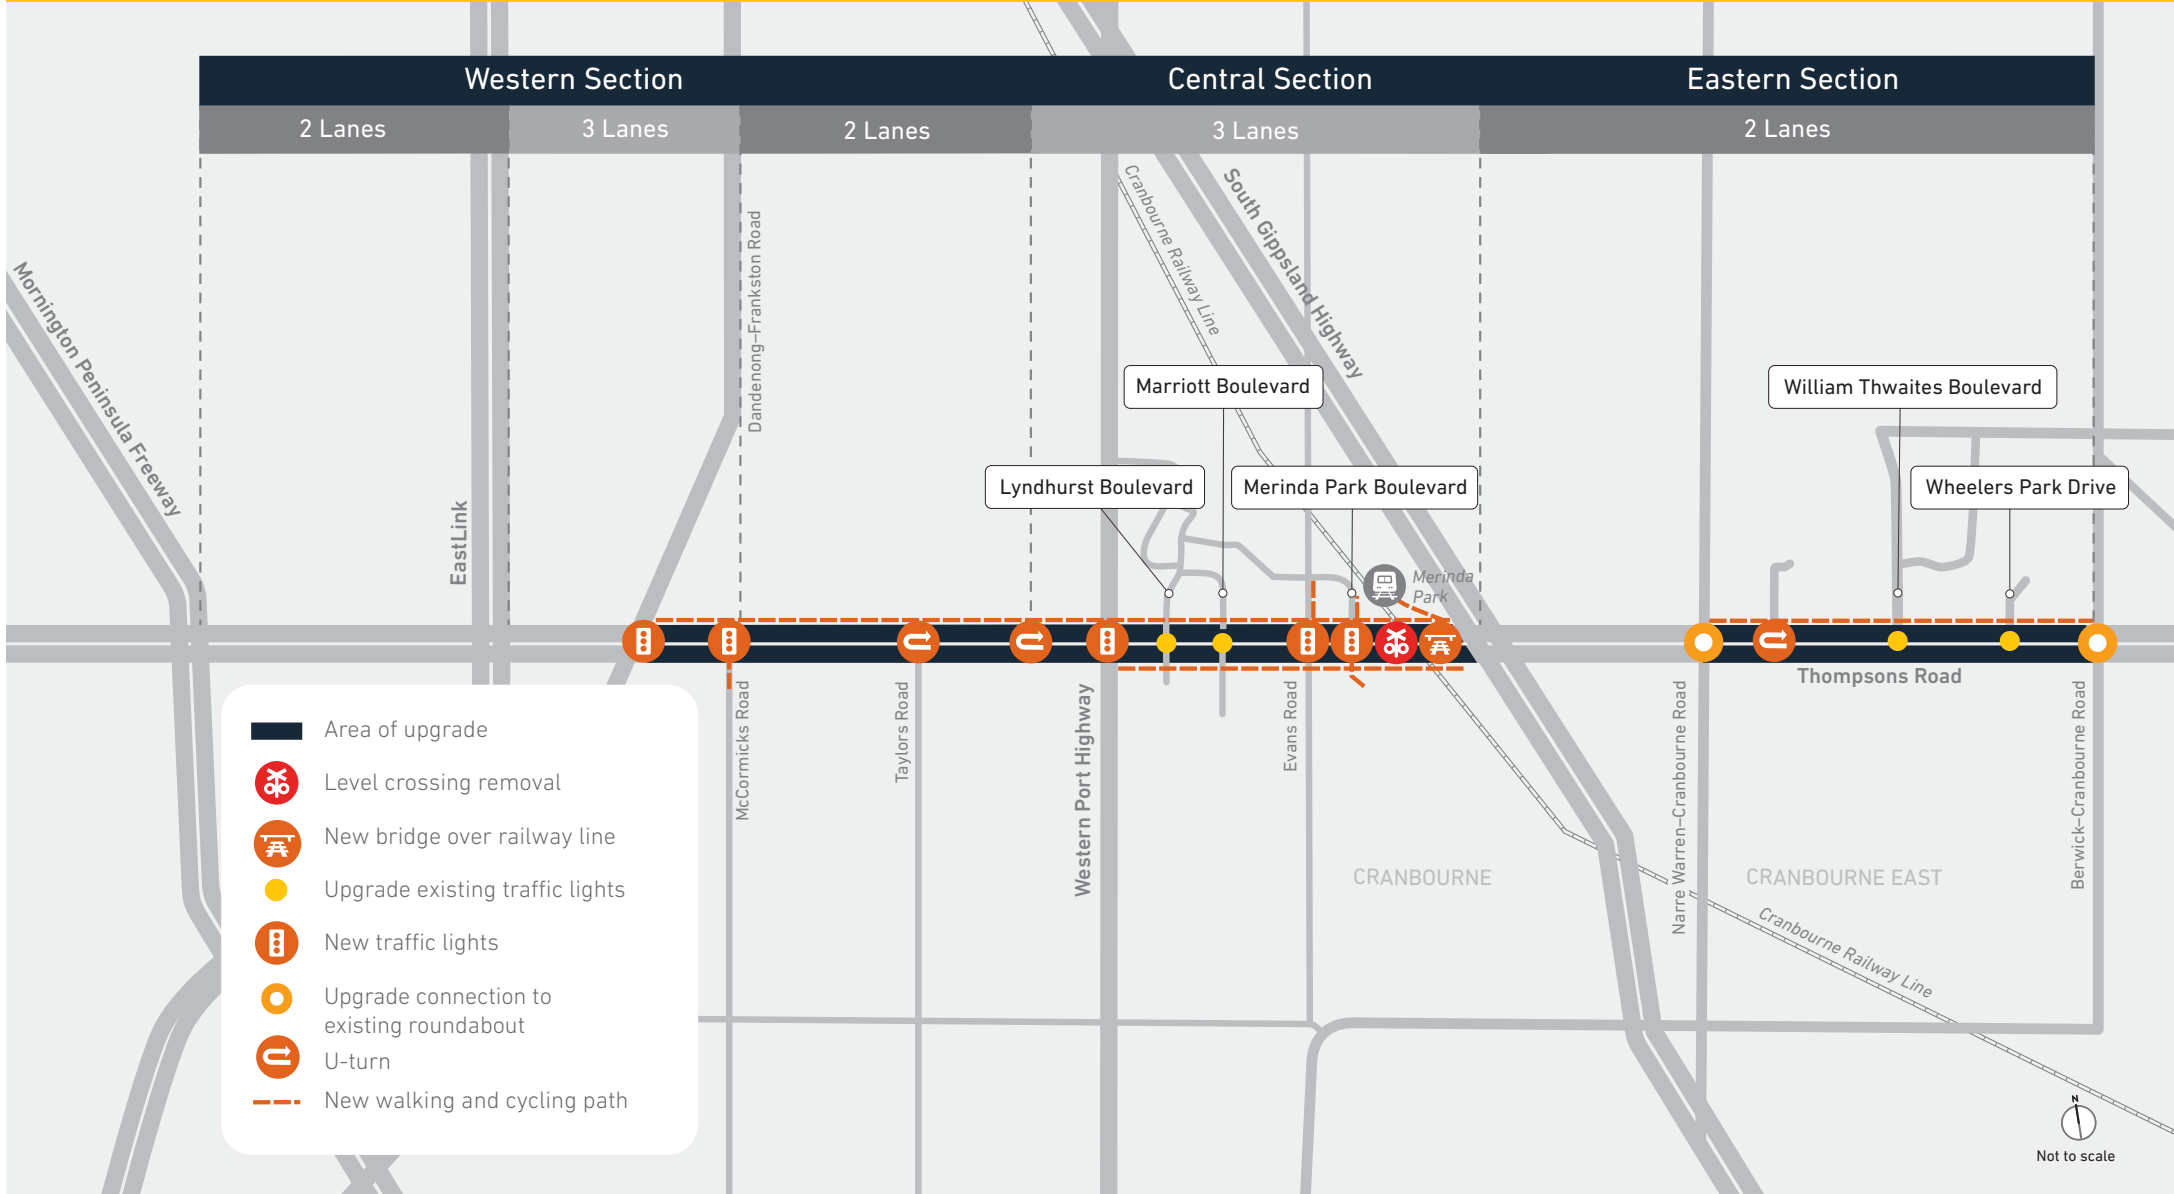

Thompsons Road Upgrade

Project map

1800 105 105
roadprojects.vic.gov.au