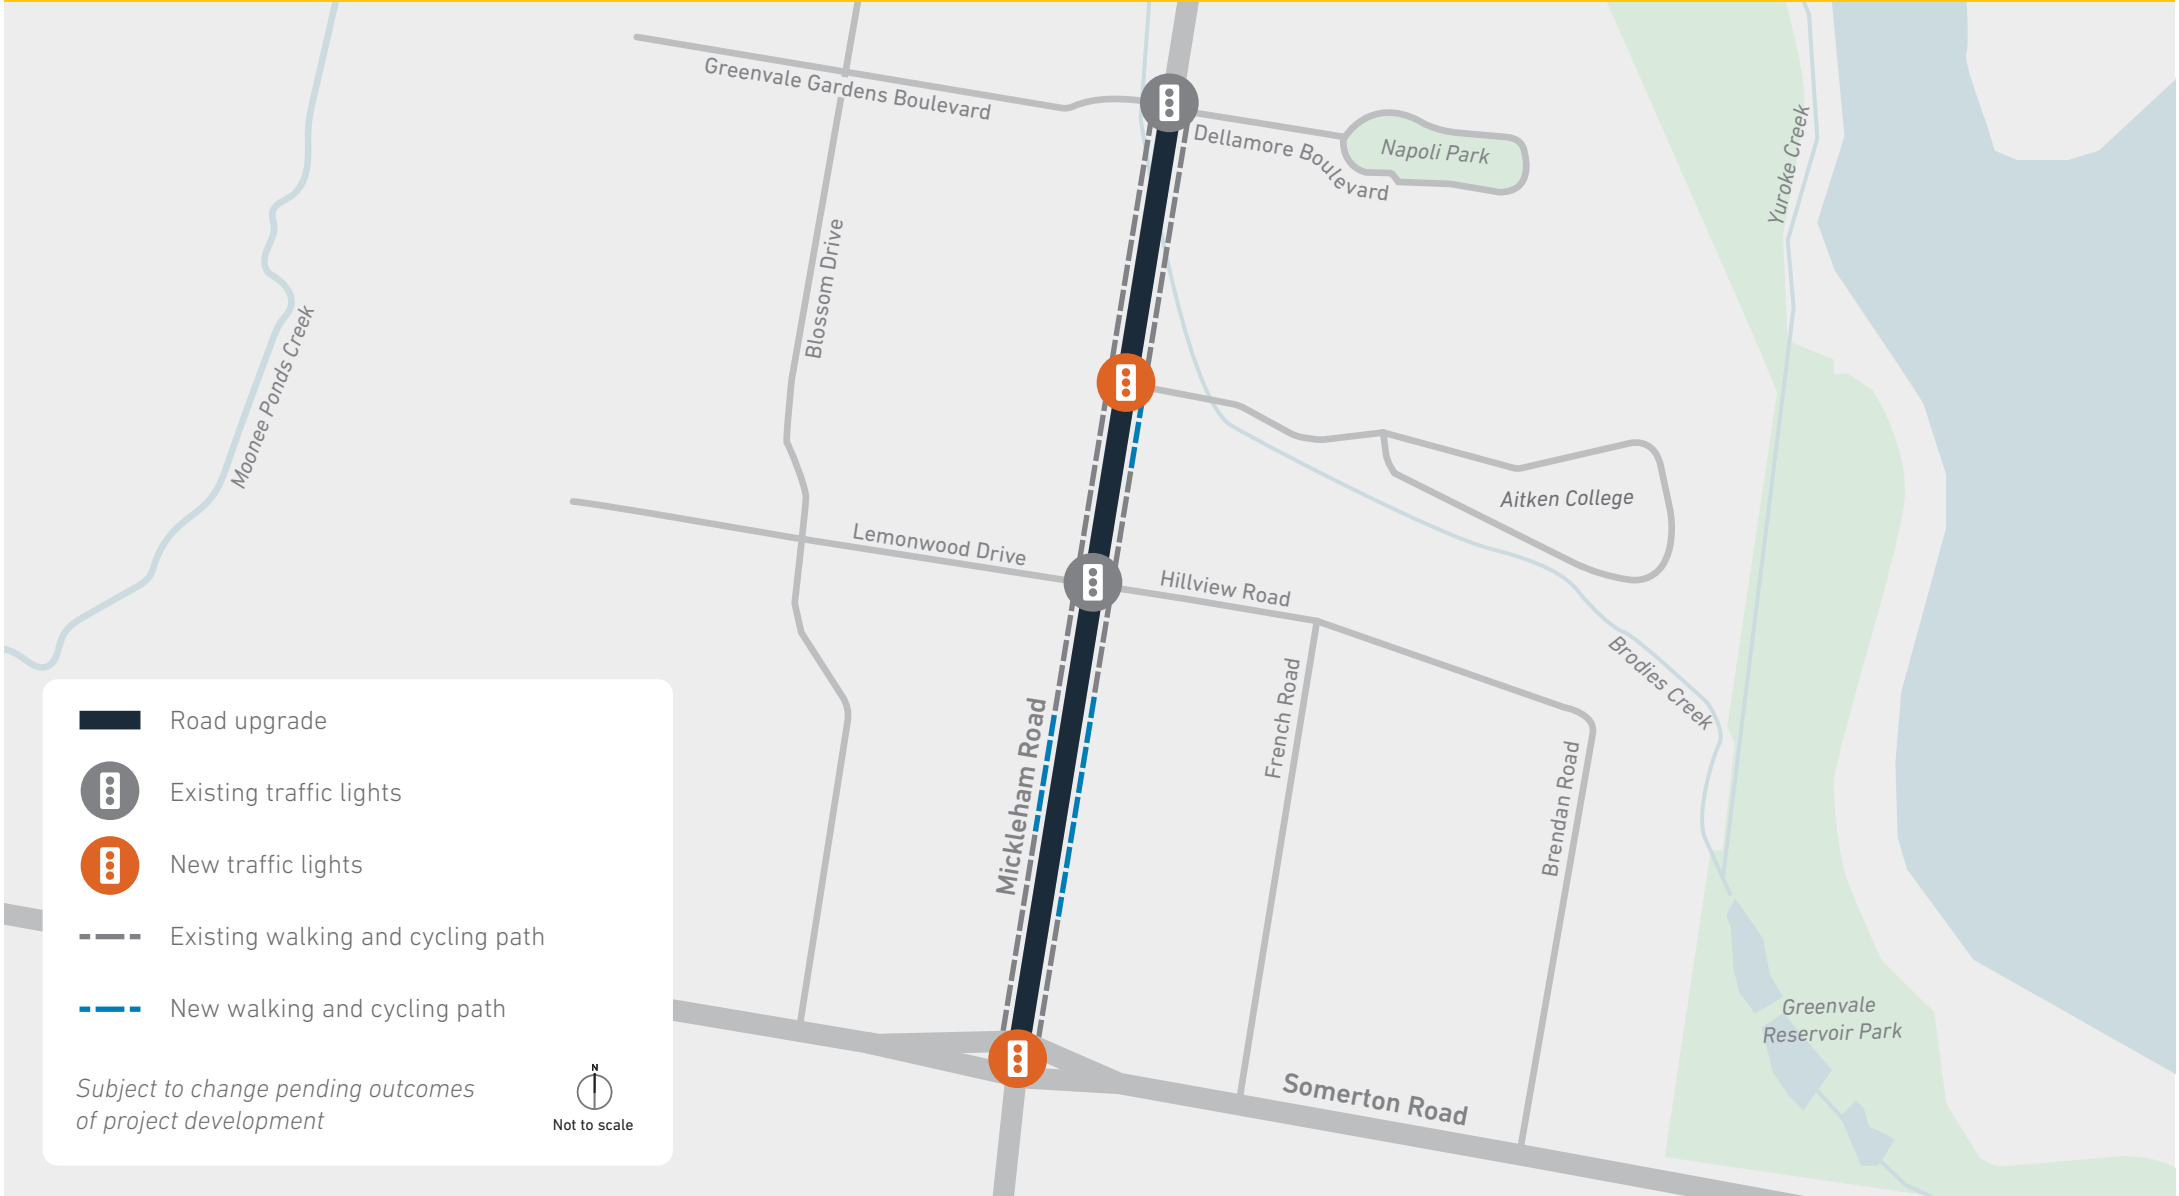

Mickleham Road Upgrade – Stage 1

Somerton Road to Dellamore Boulevard

1800 105 105
roadprojects.vic.gov.au