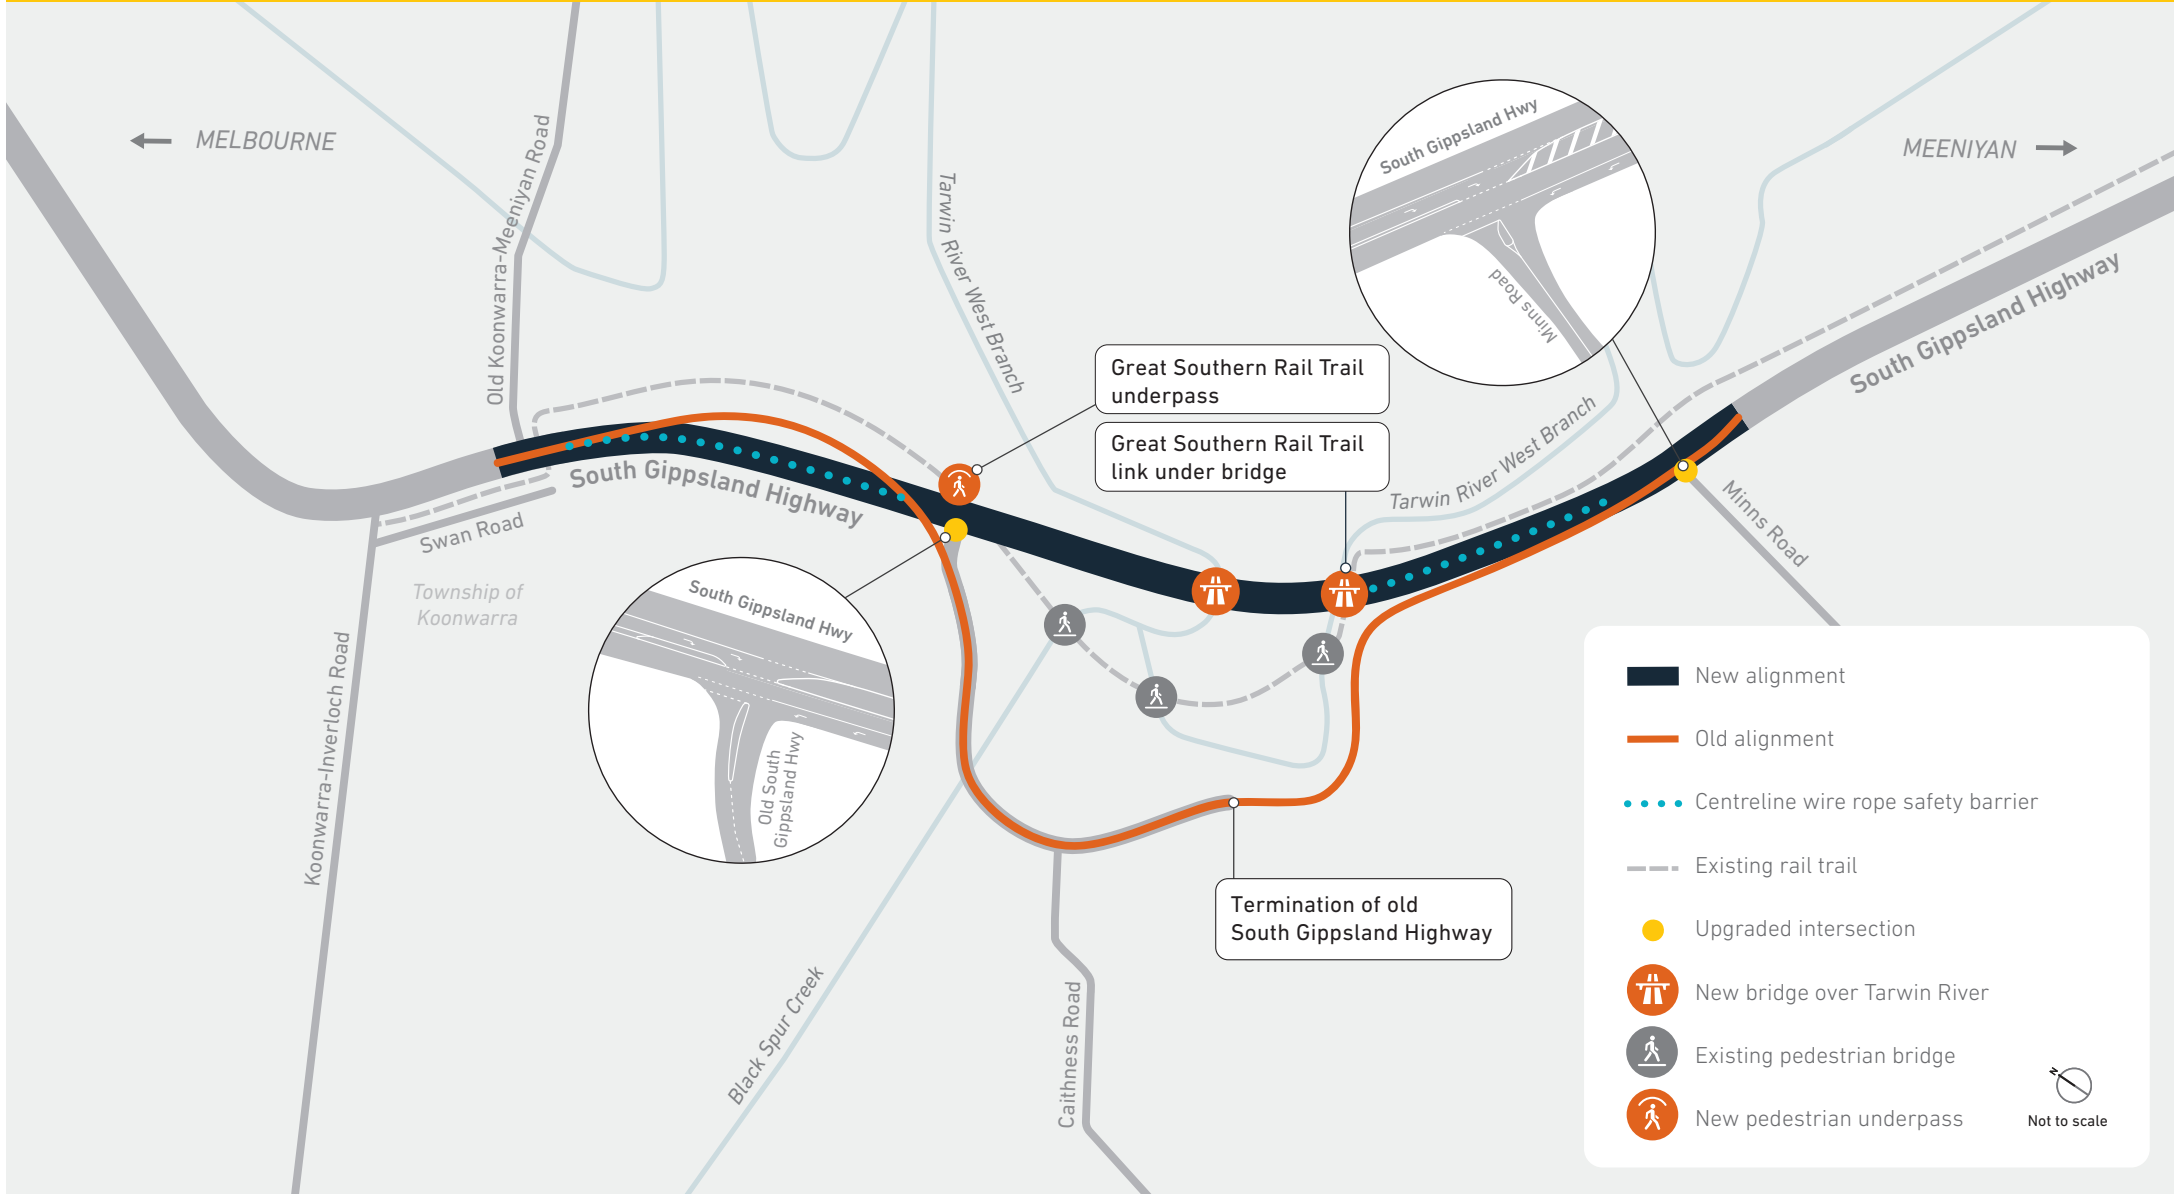

South Gippsland Highway Upgrade

Koonwarra to Meeniyan (Black Spur)

1800 105 105
roadprojects.vic.gov.au

MAJOR ROAD
PROJECTS
VICTORIA

VICTORIA'S
BIG BUILD

VICTORIA
State
Government