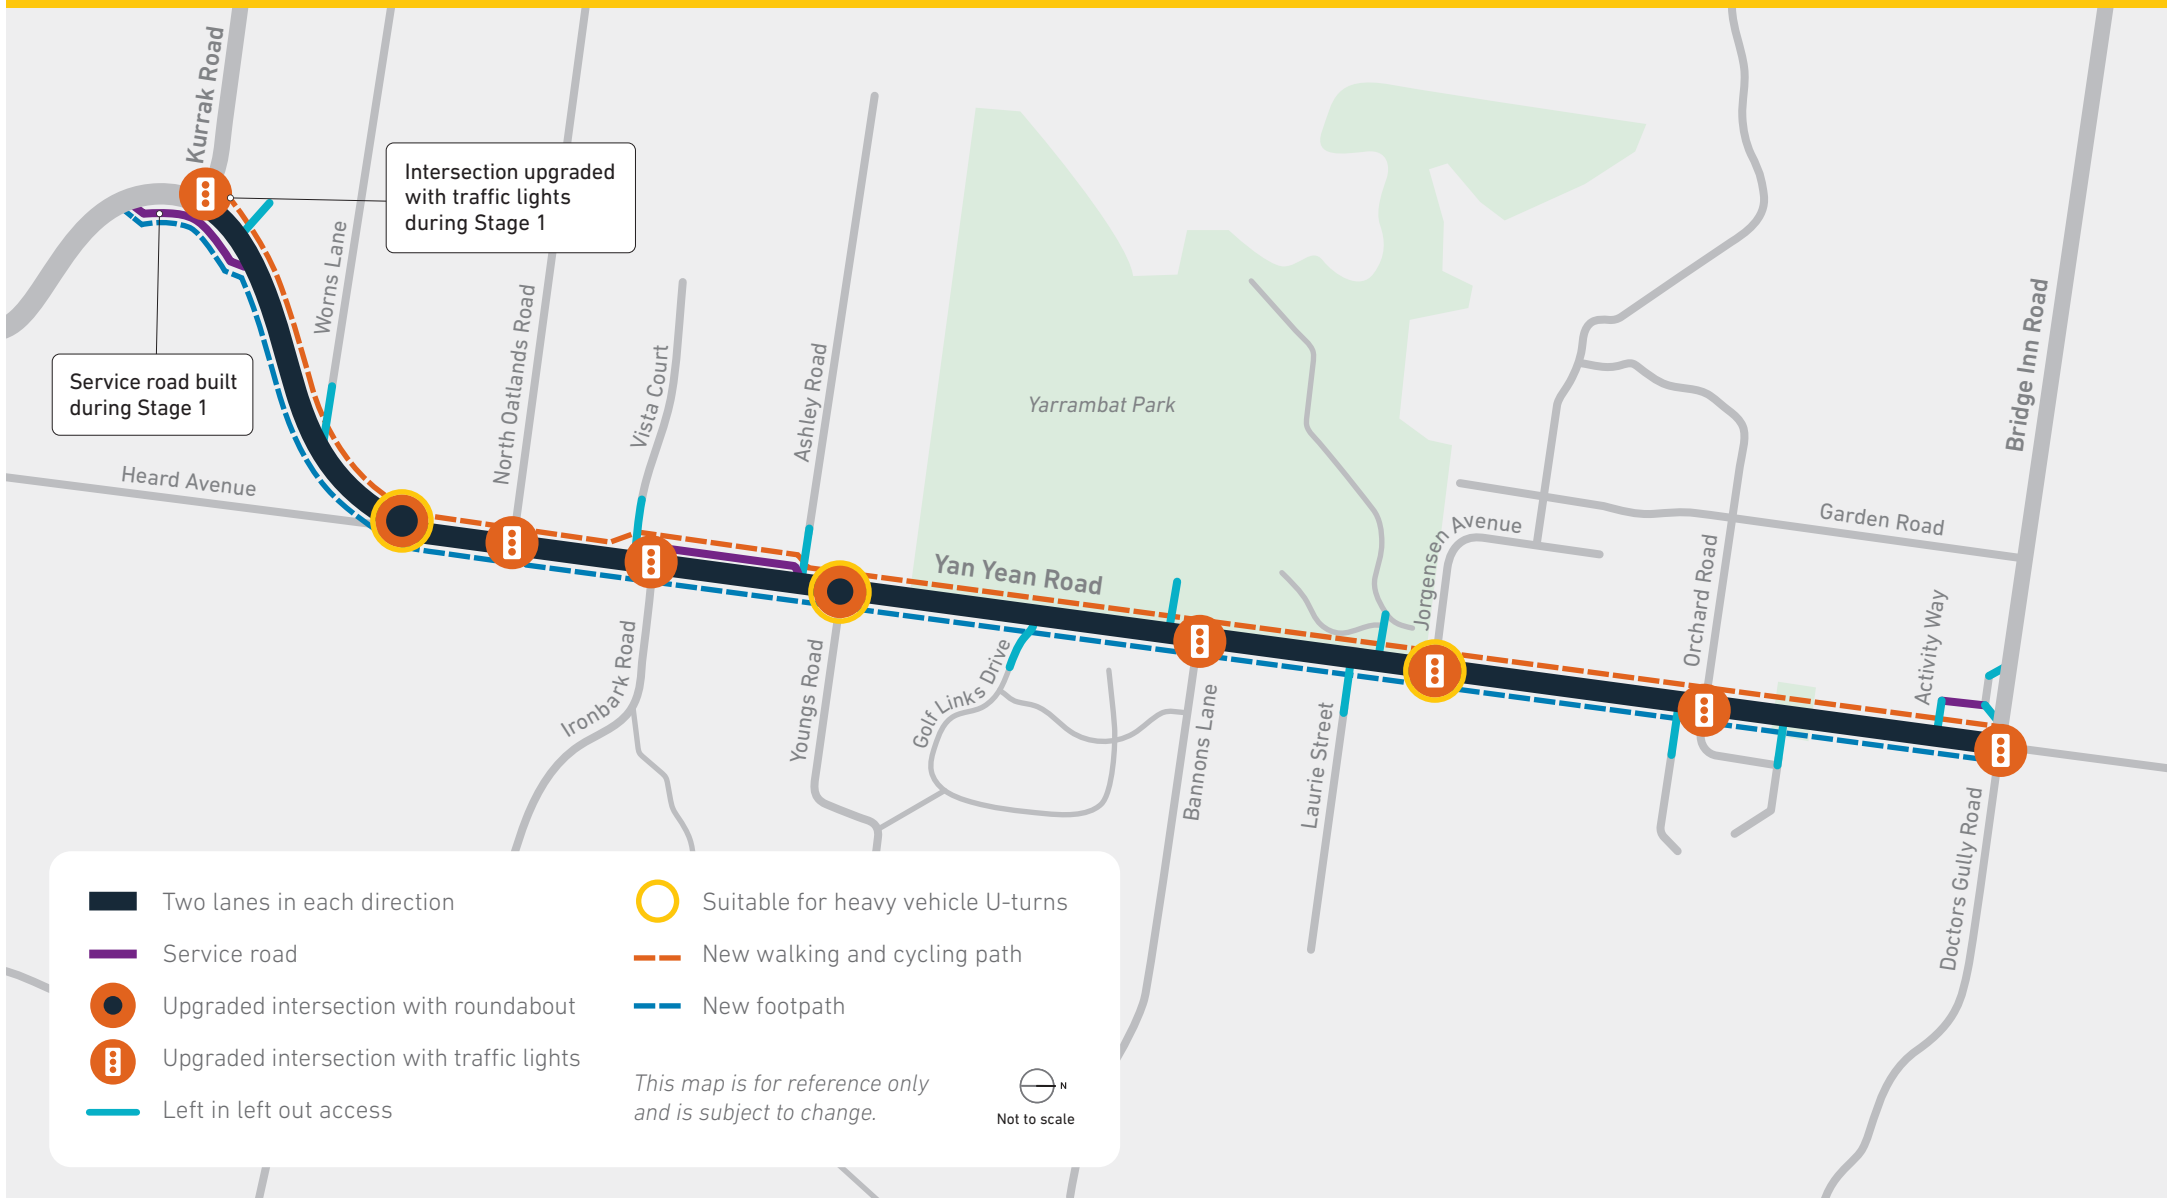

Yan Yean Road Upgrade – Stage 2

Access changes

1800 105 105
roadprojects.vic.gov.au