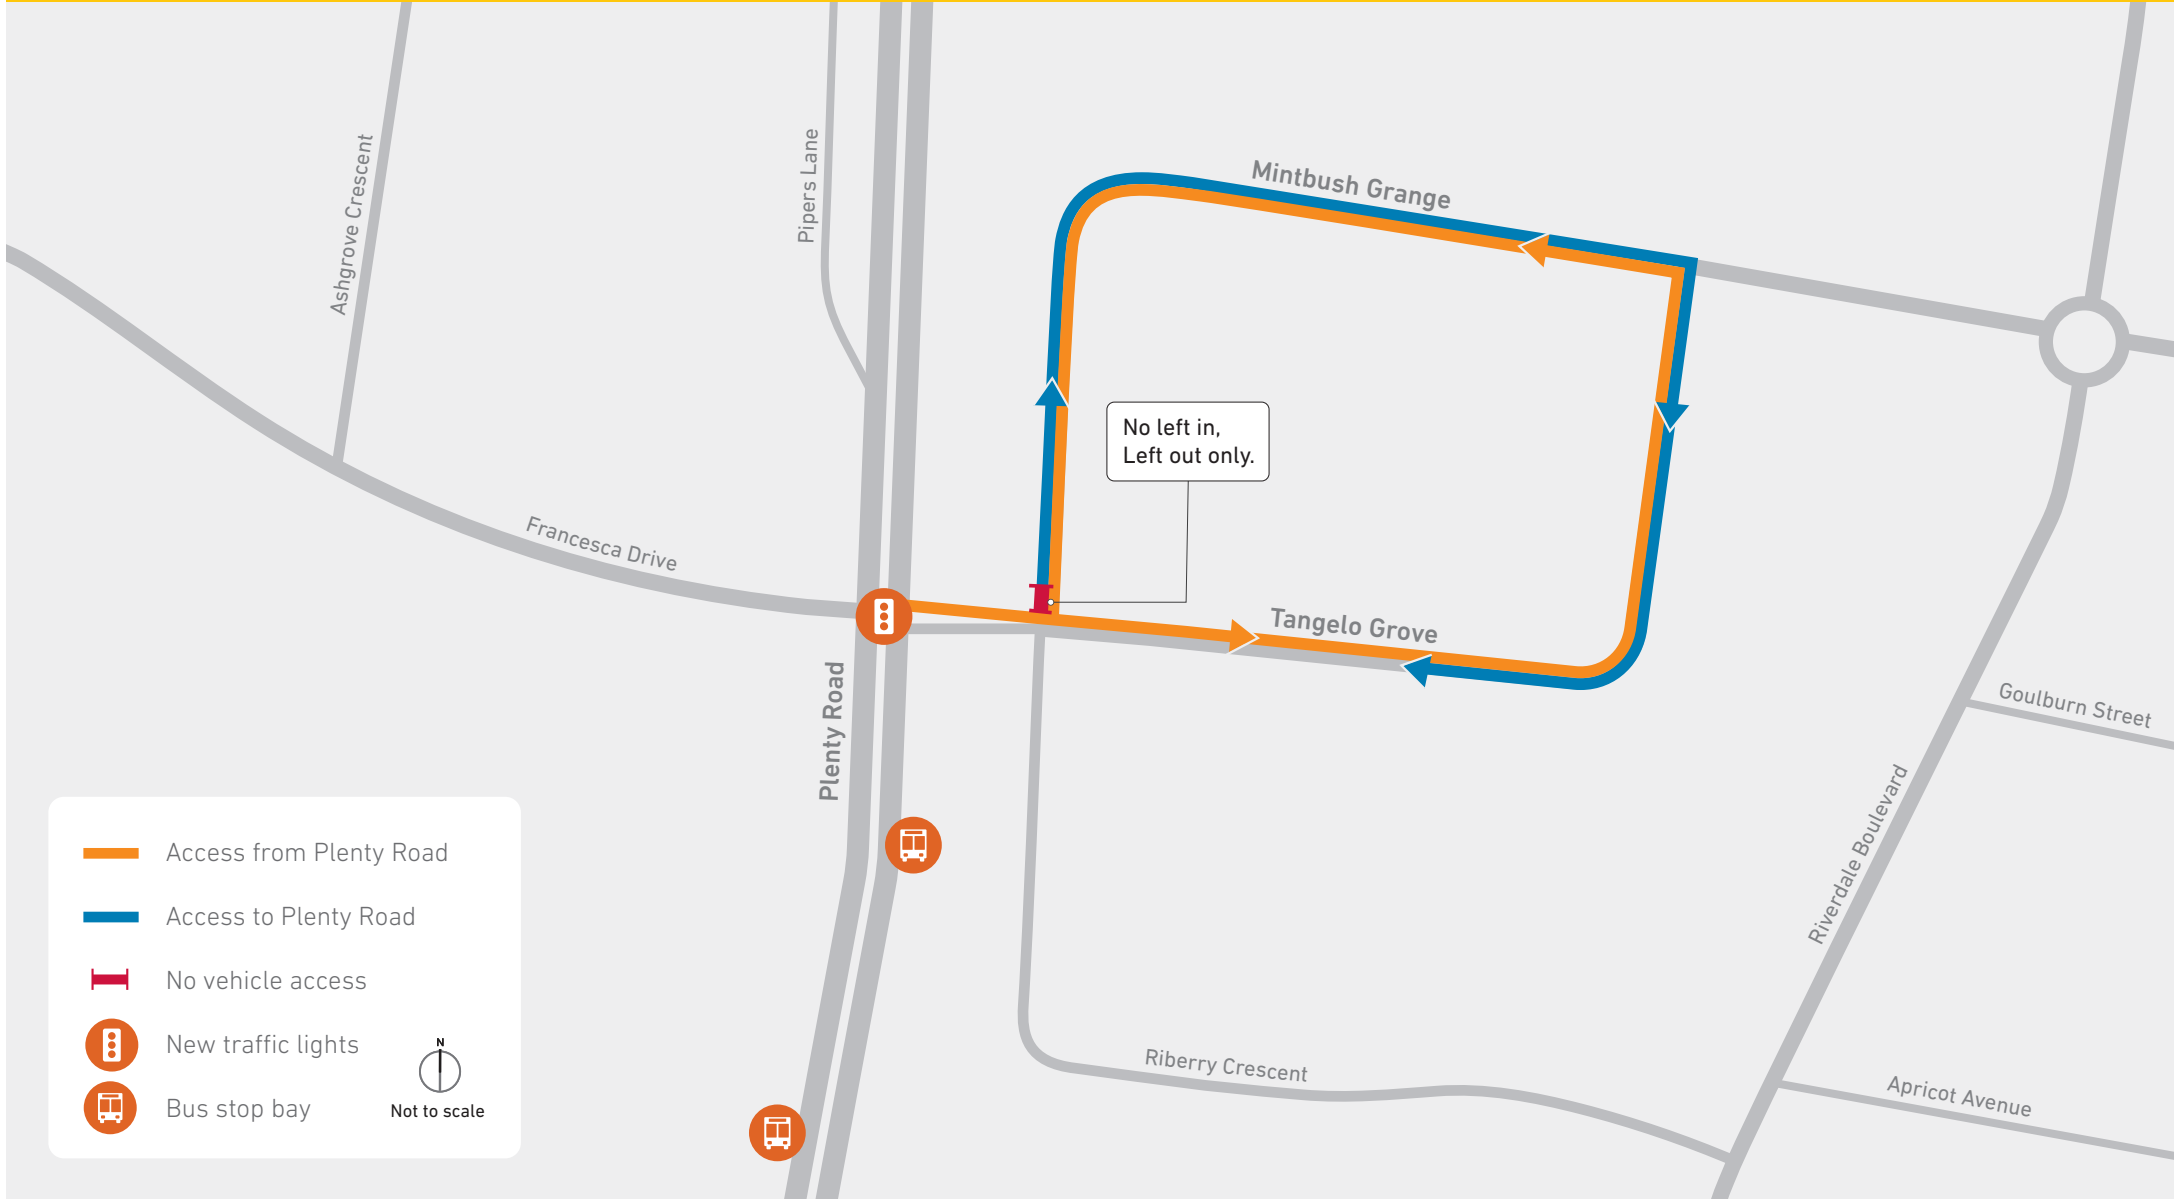

Plenty Road Upgrade – Stage 2

Tangelo Grove intersection upgrade: Permanent access change to Mintbush Grange

1800 105 105
roadprojects.vic.gov.au