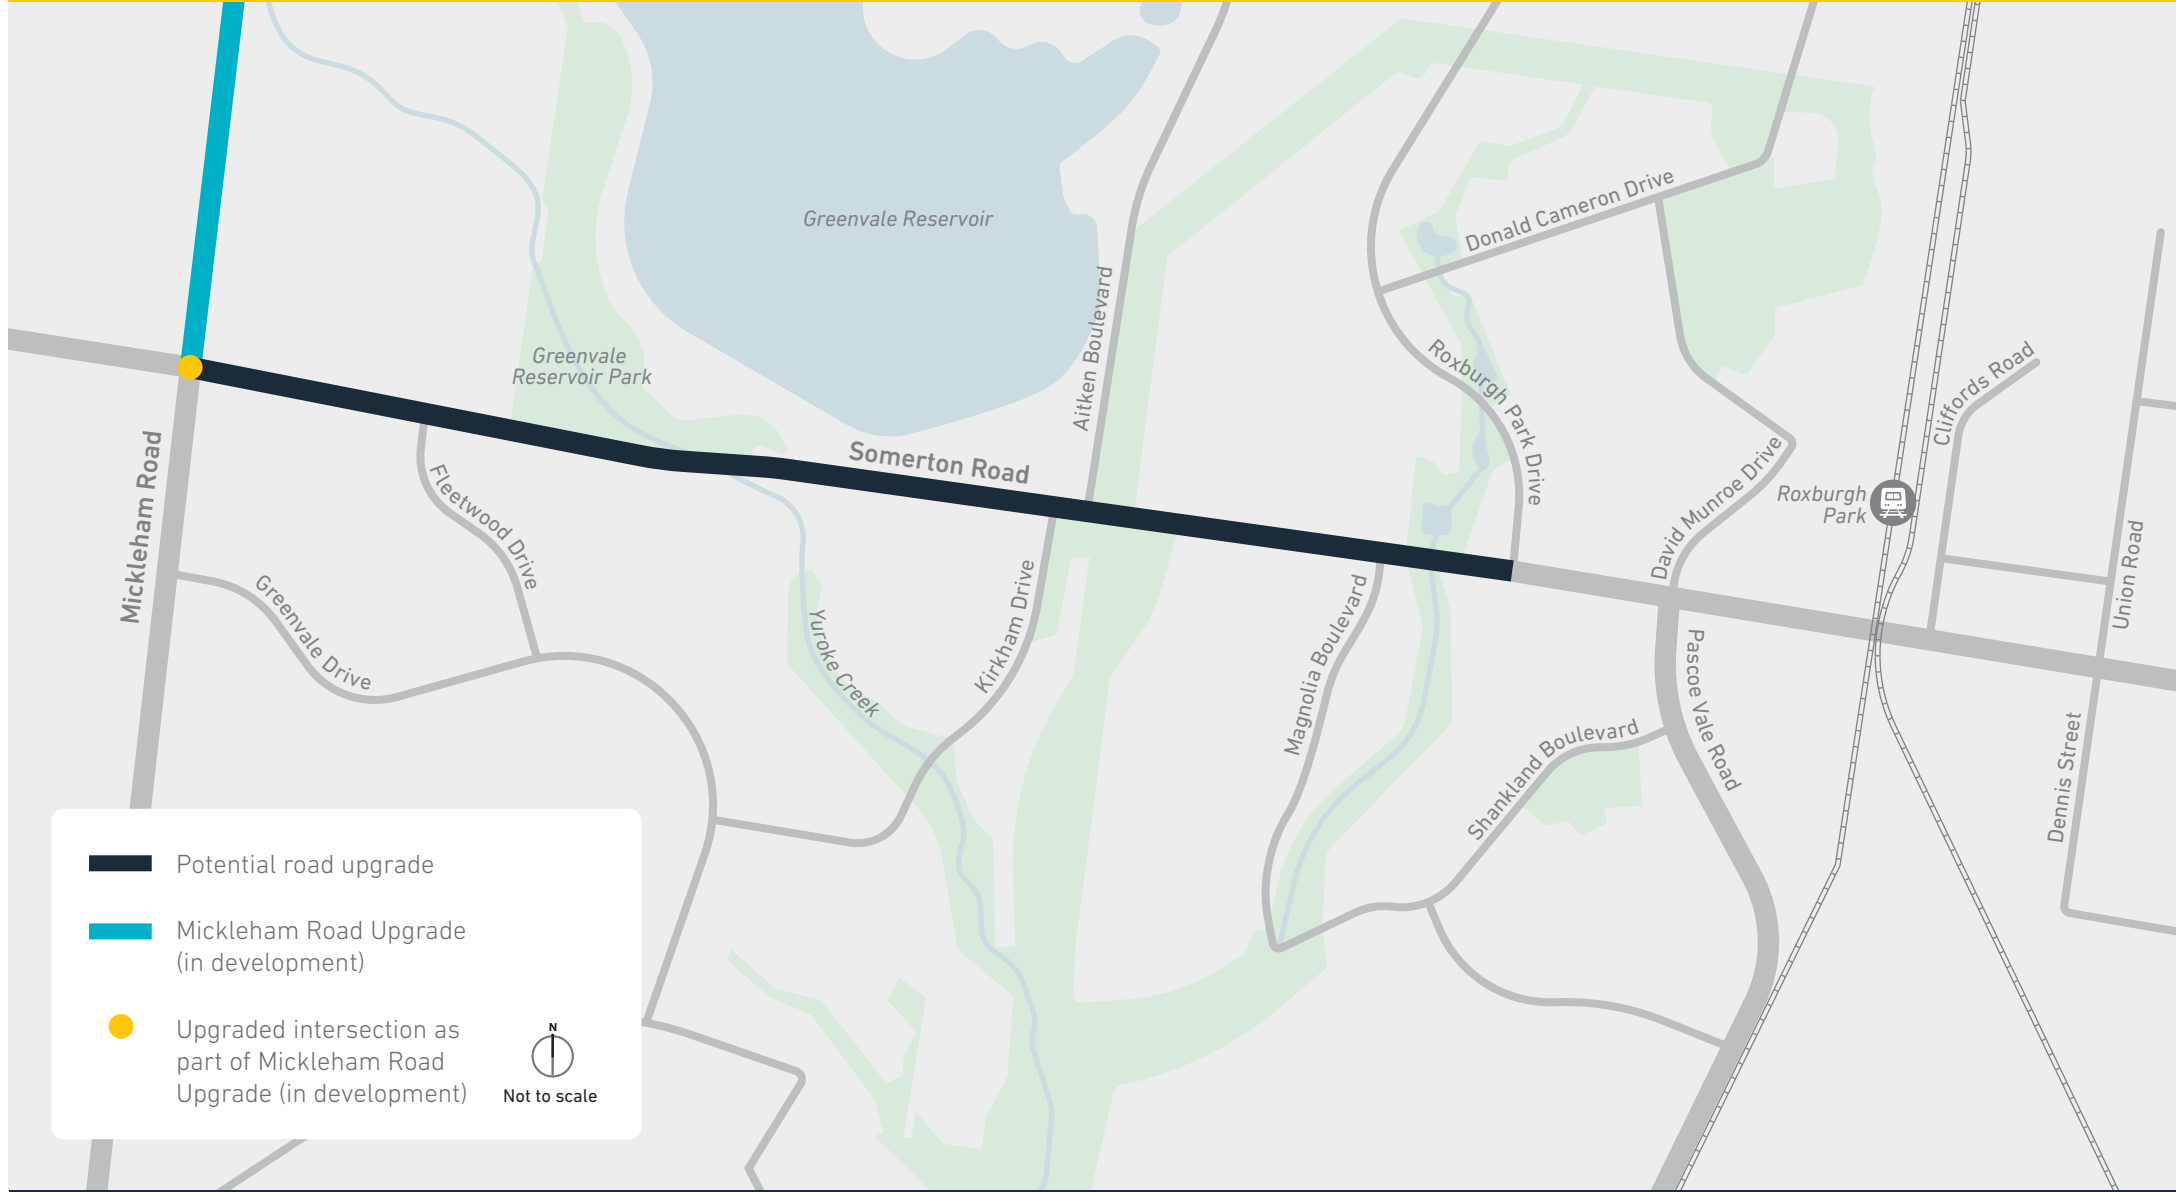

Somerton Road Upgrade

Project overview

-  Potential road upgrade
-  Mickleham Road Upgrade (in development)
-  Upgraded intersection as part of Mickleham Road Upgrade (in development)

1800 105 105
roadprojects.vic.gov.au