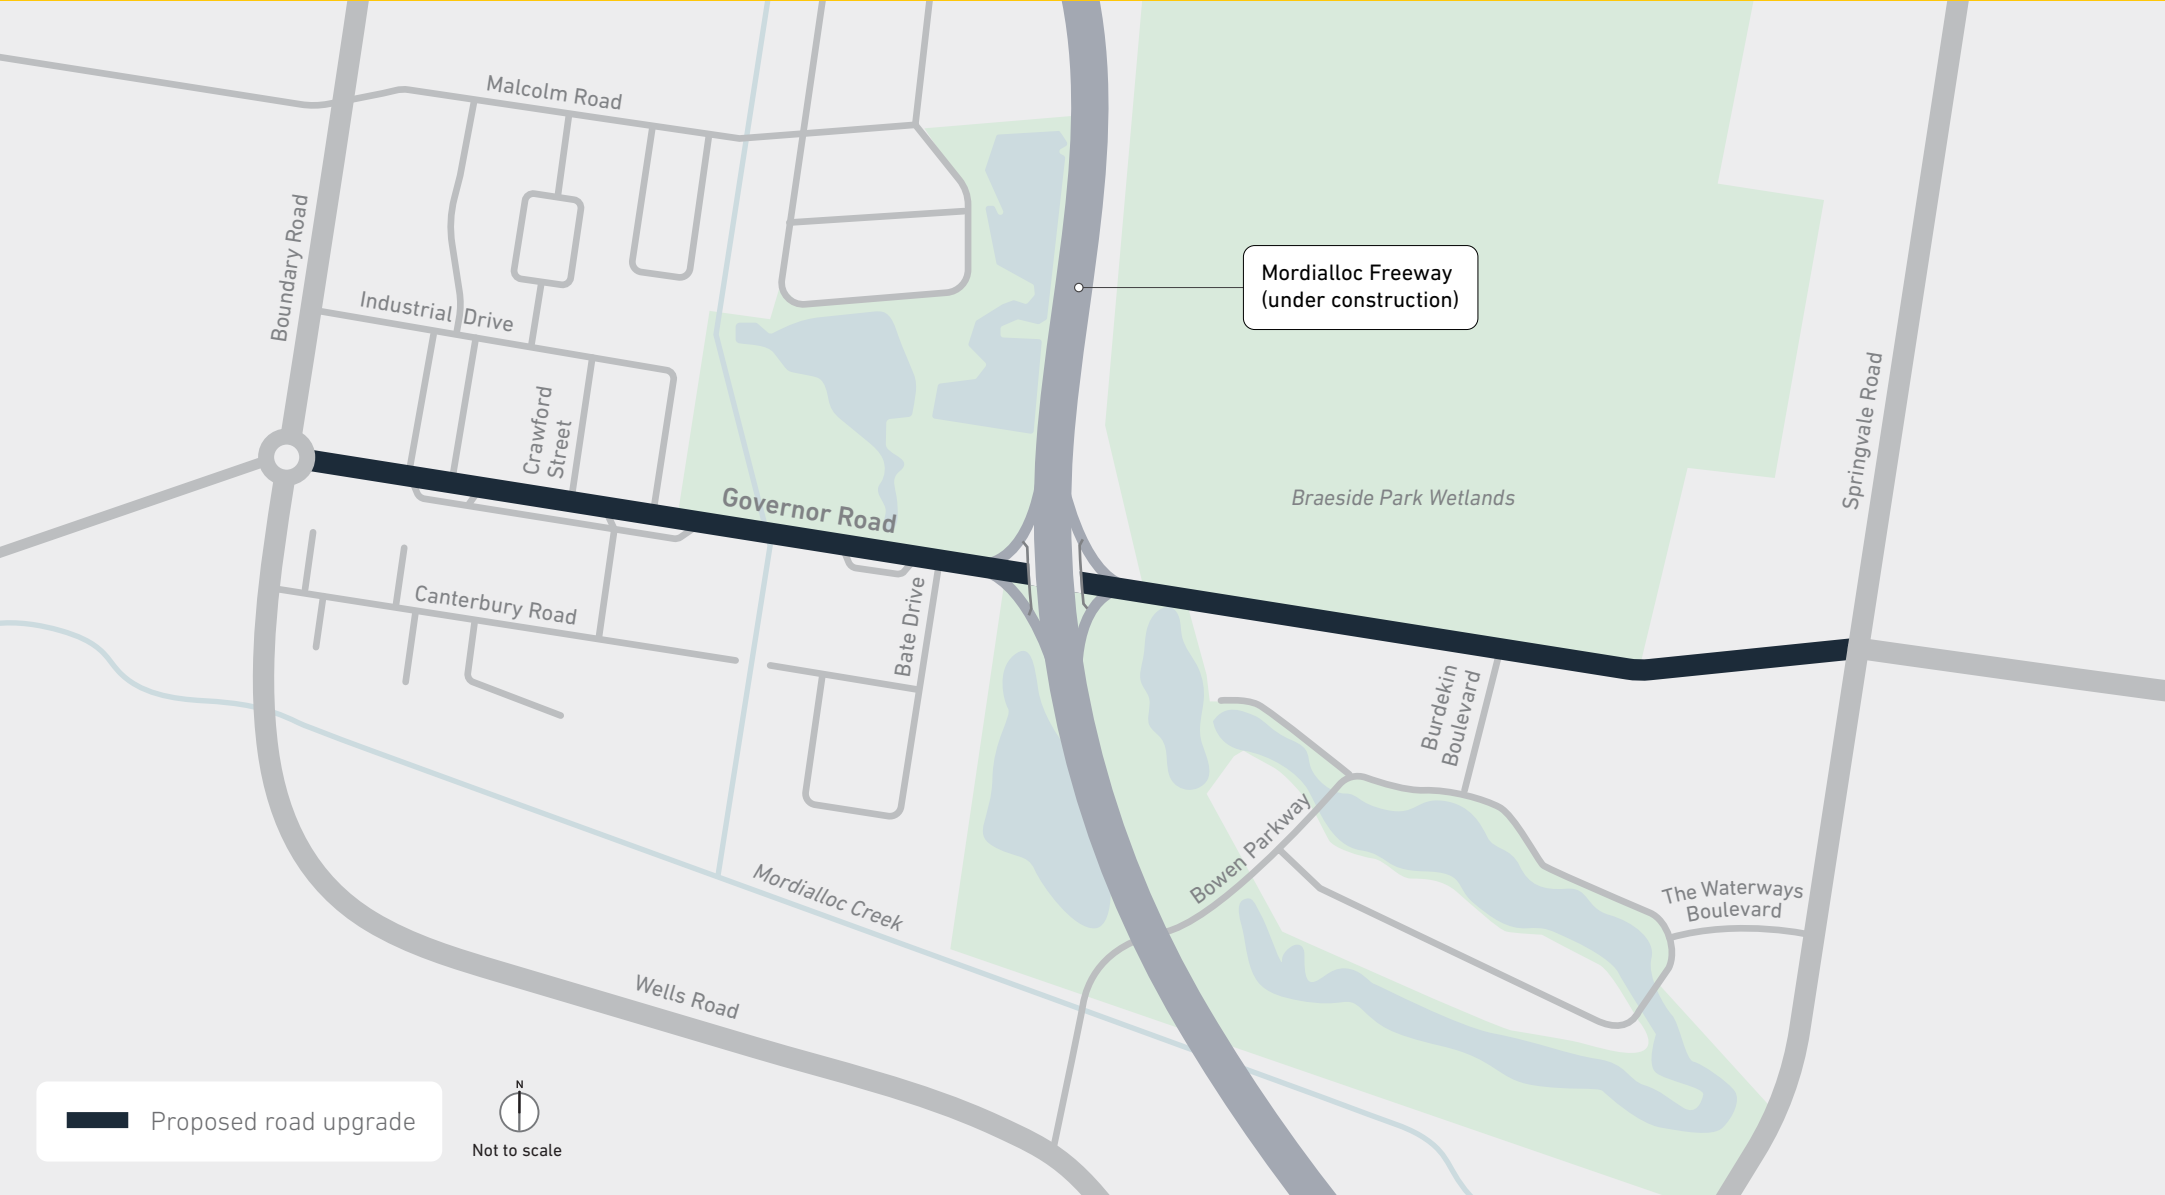

Governor Road Upgrade

1800 105 105
roadprojects.vic.gov.au