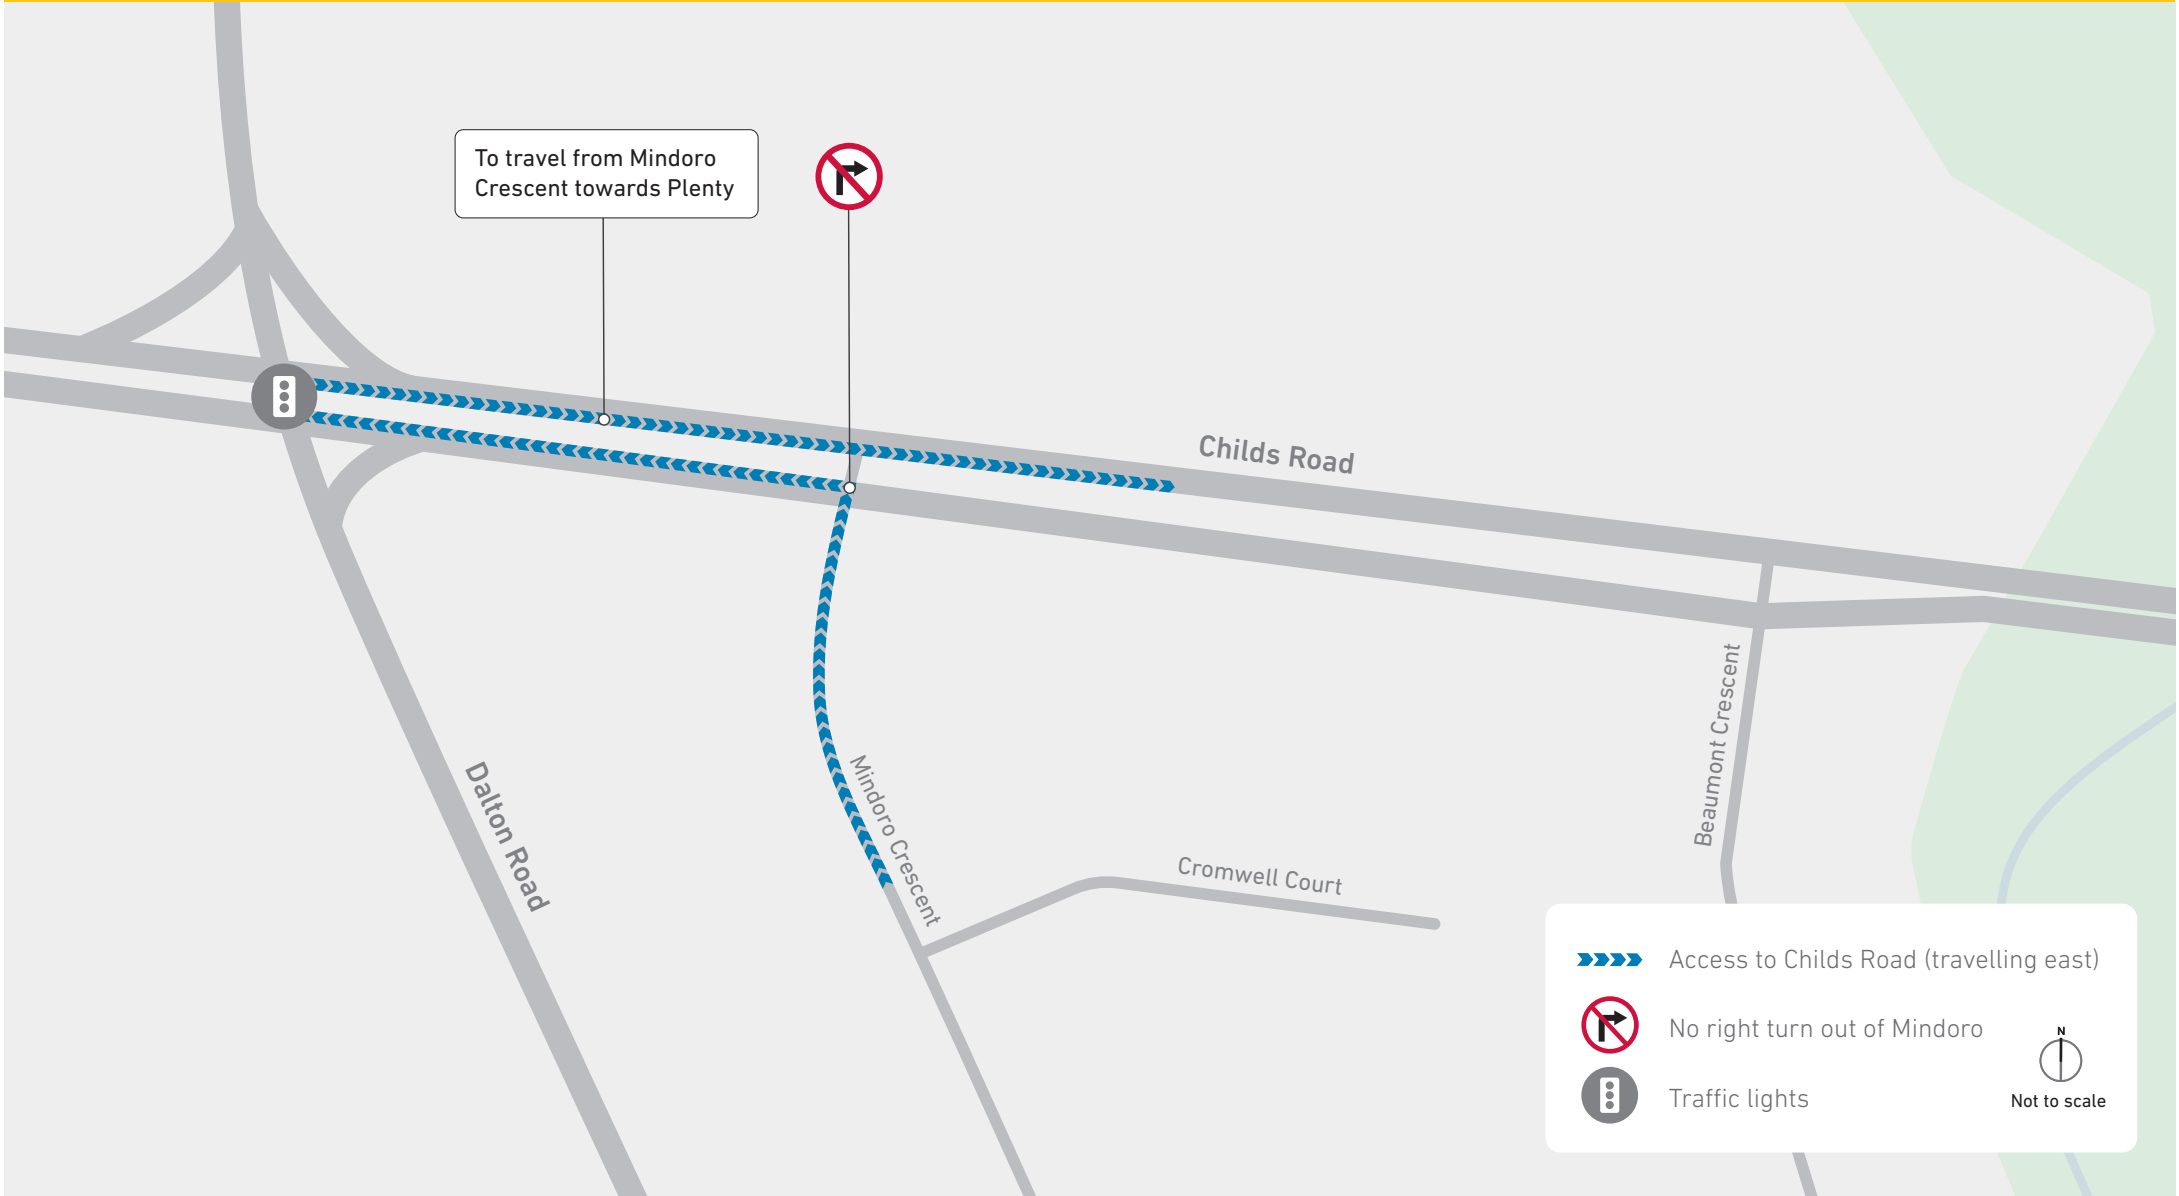

# Child's Road Upgrade

Permanent access changes to Mindoro Crescent

1800 105 105  
roadprojects.vic.gov.au